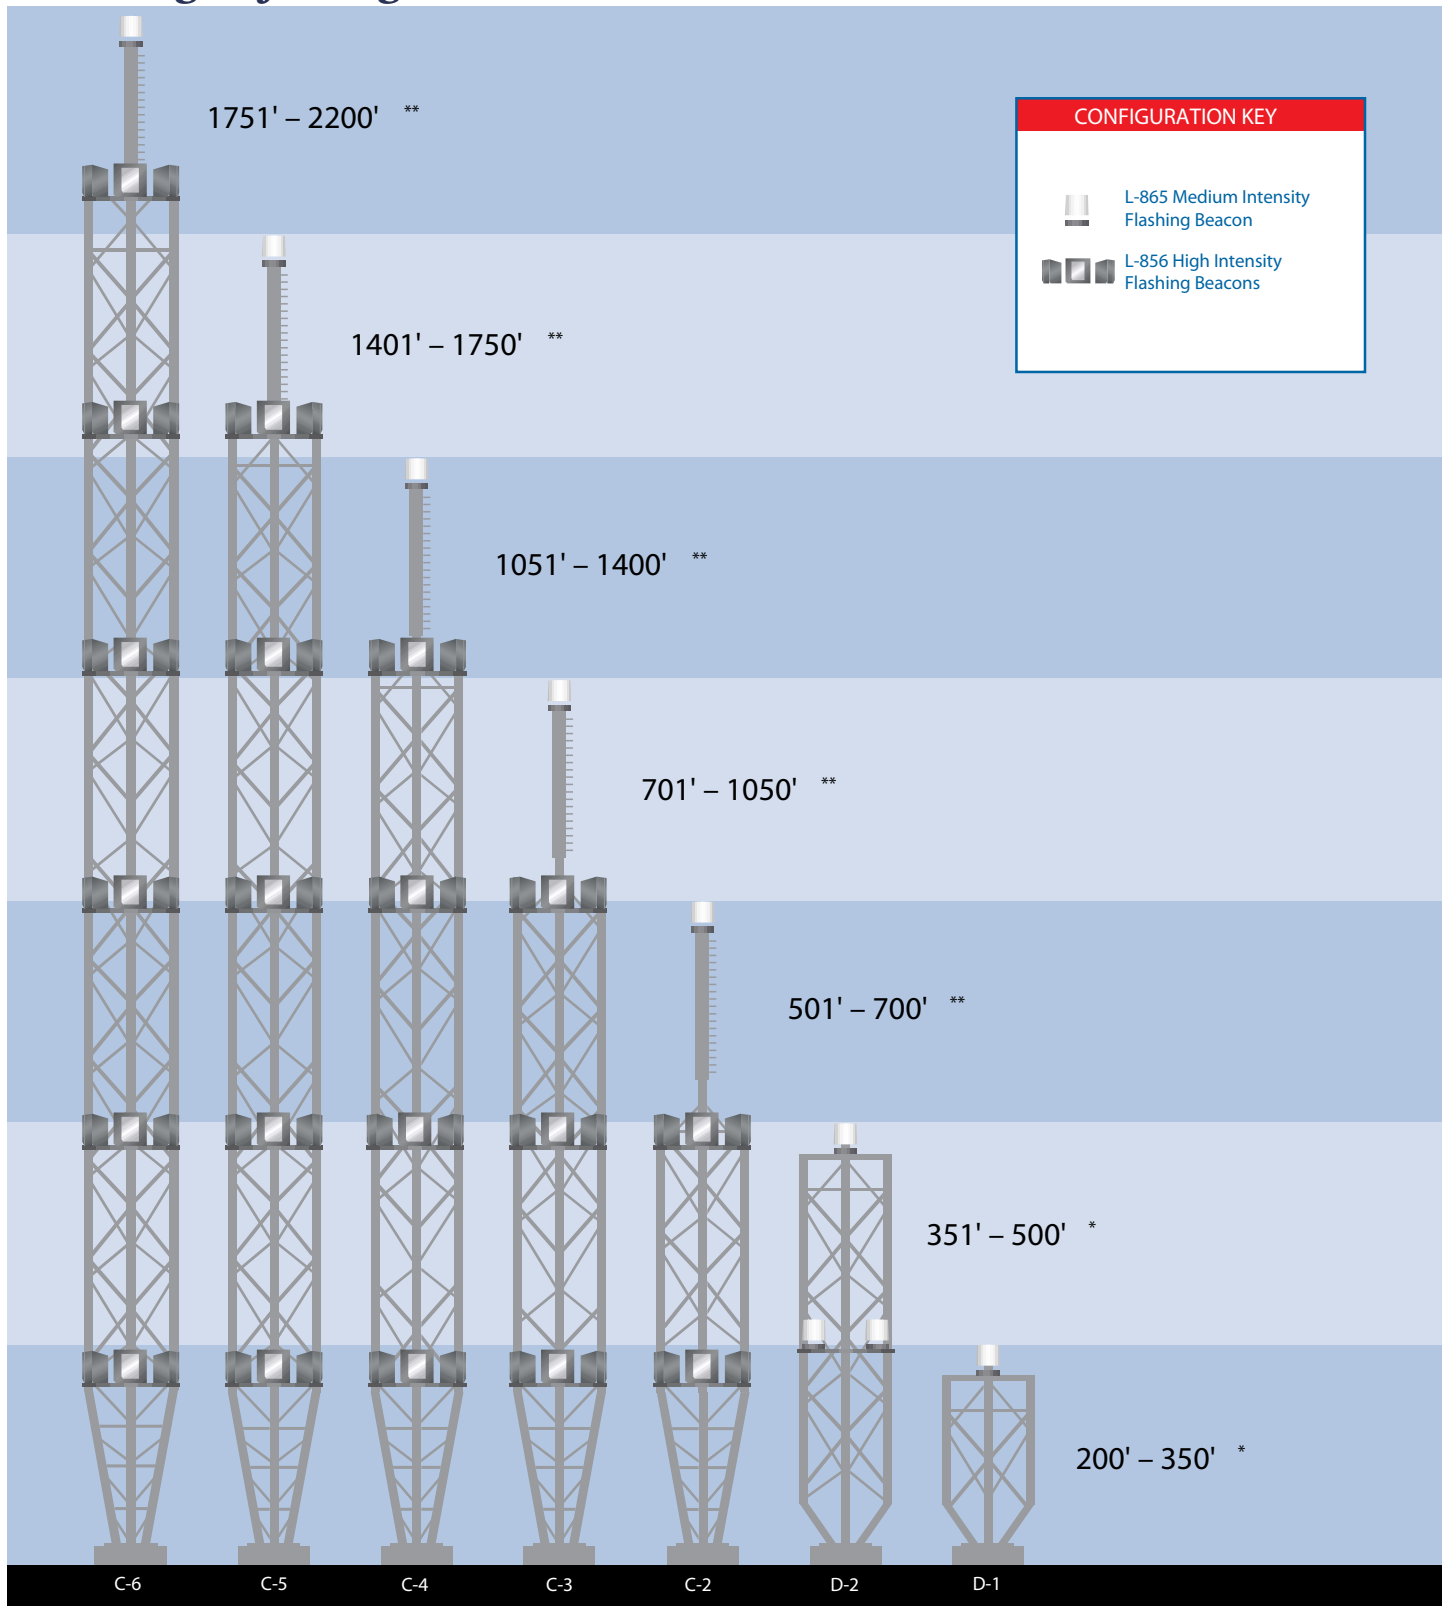

FAA WHITE LIGHTING Type C⁺ and Type D⁺ - White Lights for Day/ White Lights for Night

*This illustration is meant to be used as a guideline only. Please refer to FAA advisory circular 70/7460-1K.

*Including any appurtenance.