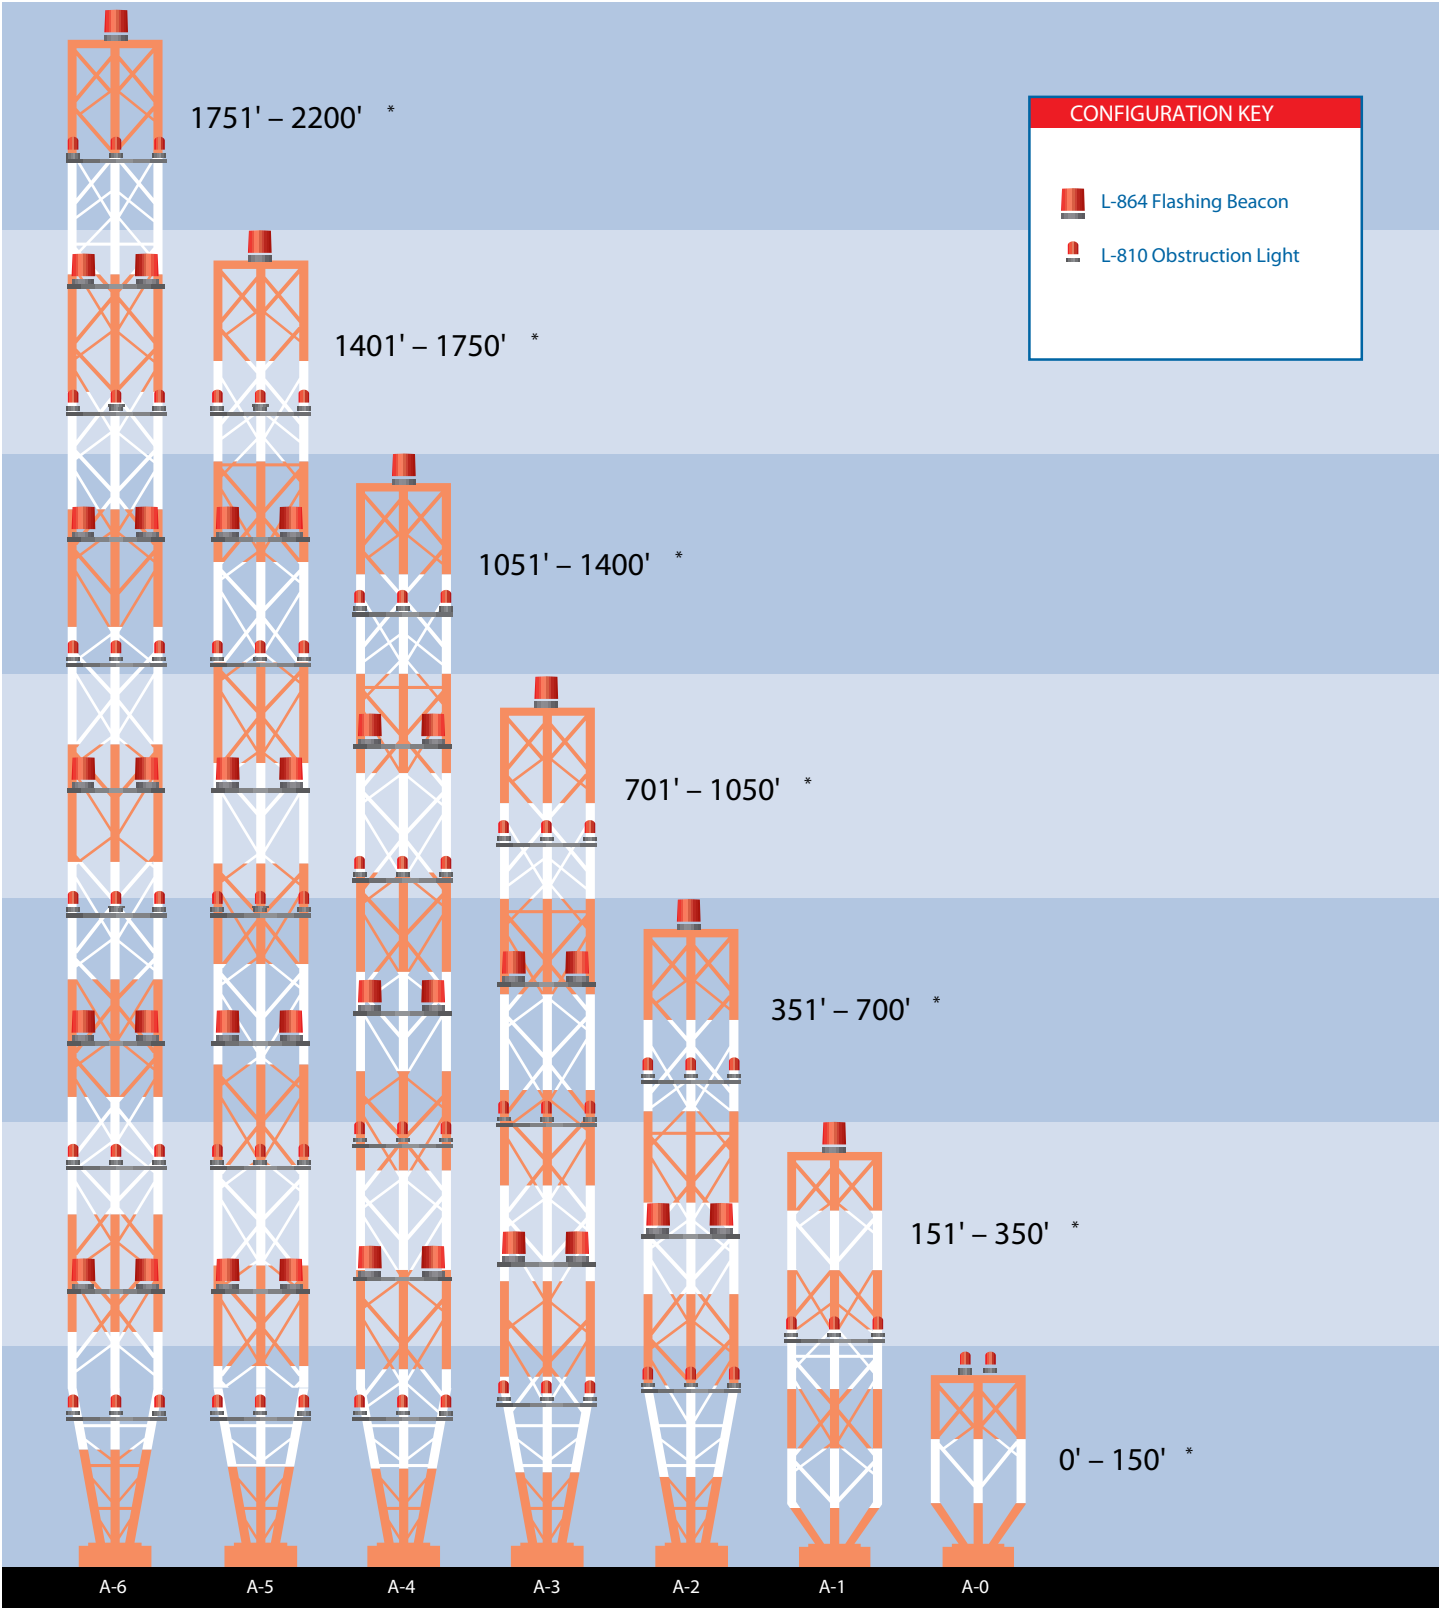

FAA RED LIGHTING Type A⁺- Painted Tower/RedLights for Night

†This illustration is meant to be used as a guideline only. Please refer to FAA advisory circular 70/7460-1K.
 *Including any appurtenance.