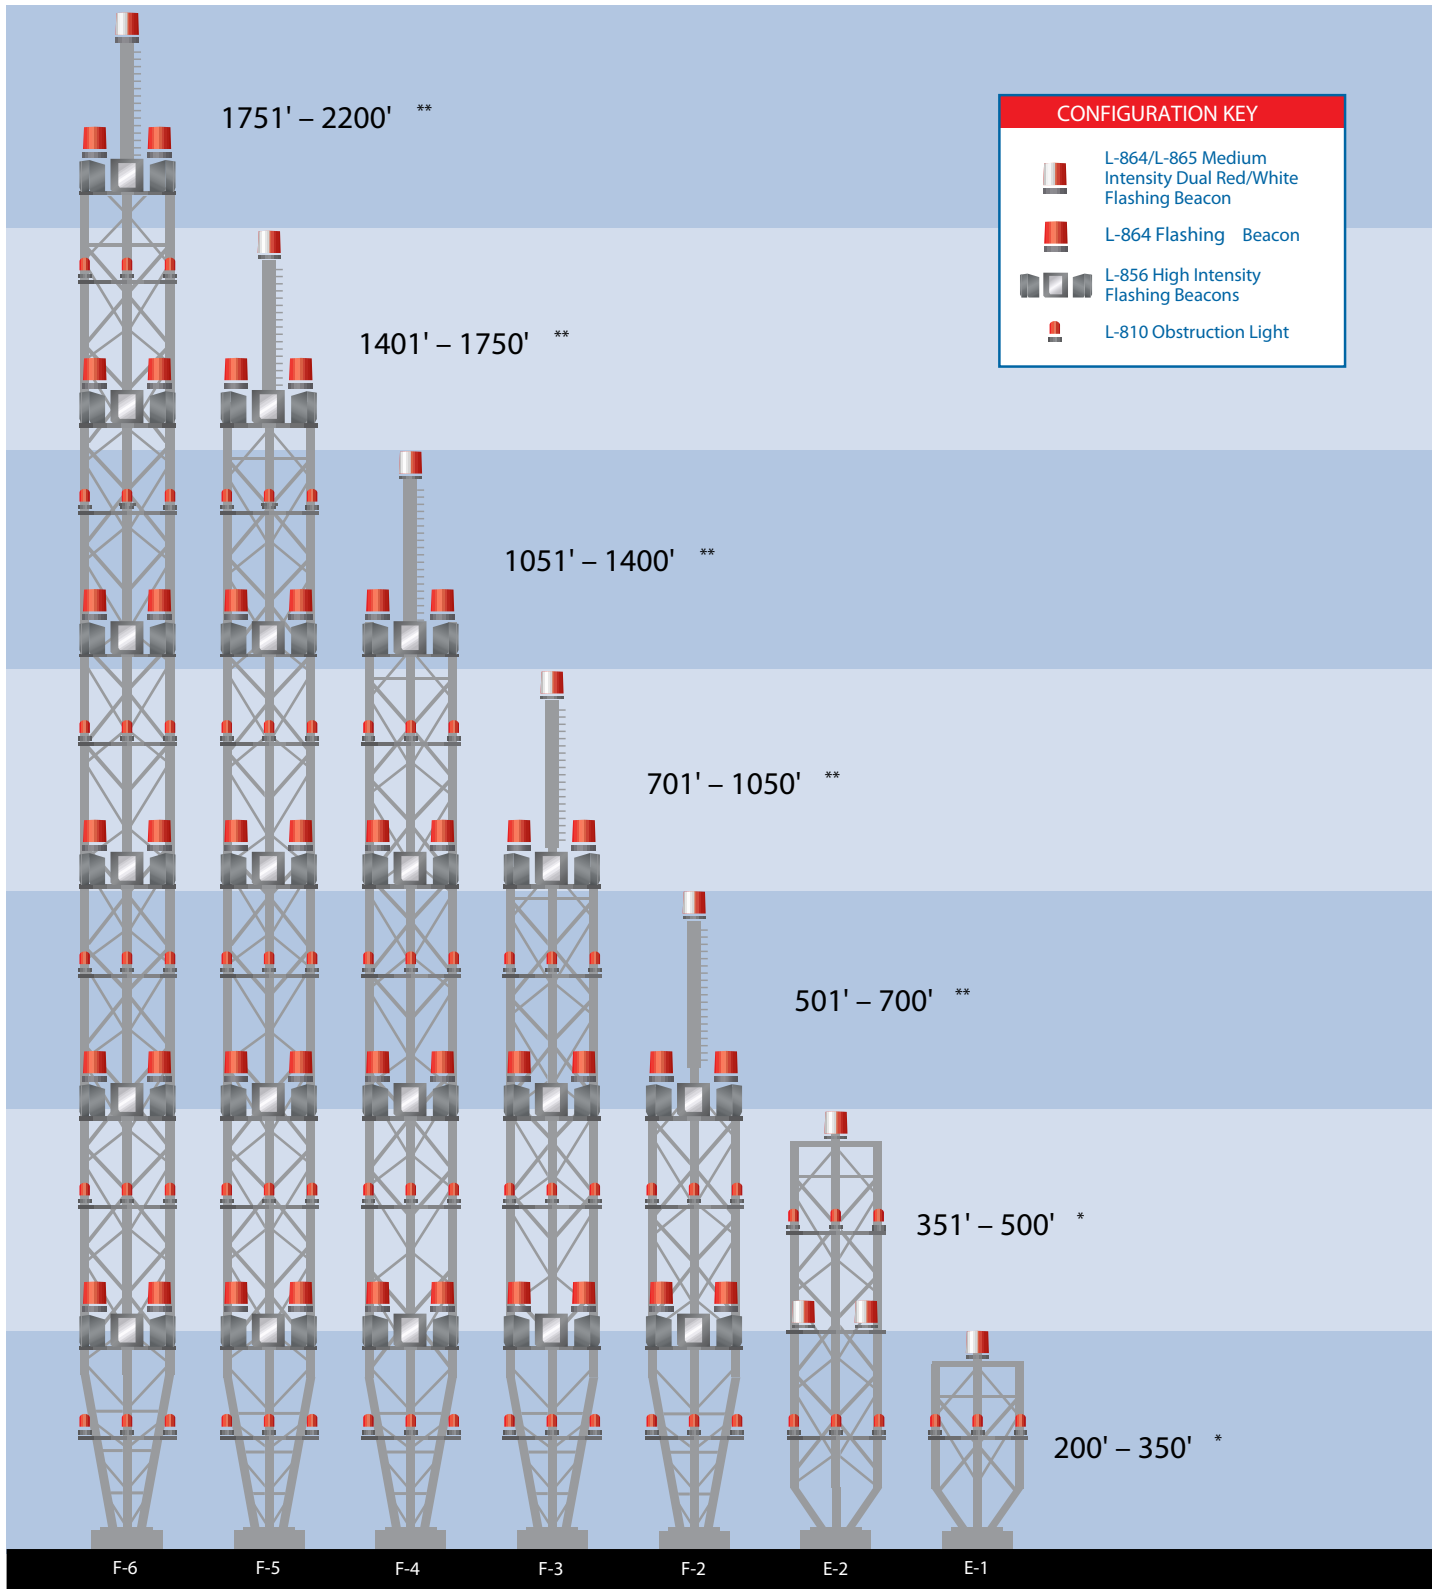

FAA DUAL LIGHTING Type E[†] and Type F[†] - White Lights for Day/Red Lights for Night

[†]This illustration is meant to be used as a guideline only. Please refer to FAA advisory circular 70/7460-1K.

*Including any appurtenance.

**Excluding appurtenance.